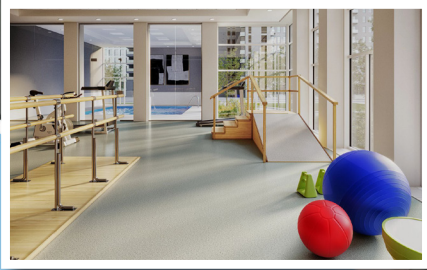

Milburn Flooring

SINCE 1959

631.842.1600
milburnflooring.com

SAFE & SUSTAINABLE

Textured floors can be adjusted to meet the needs of specific spaces while eliminating the use of harmful chemicals and supporting LEED and other sustainable building programs