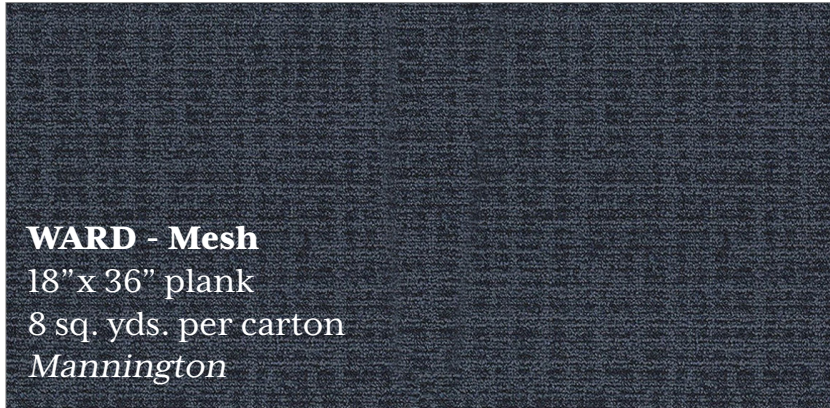

QUICK SHIP PROGRAM

AVAILABLE IN OUR
WAREHOUSE
TODAY!

Milburn
Flooring
SINCE 1959

CARPET TILE

WEST POINT - Side Stripe
24" x 24"
8 sq. yds. per carton
Mohawk Group

FRANKLIN - Side Stripe
24" x 24"
8 sq. yds. per carton
Mohawk Group

PLANK

PROVENCE - Event Series
6" x 48"
36 sq. ft. per carton
Tarkett

HOLLY OAK - Event Series
6" x 48"
36 sq. ft. per carton
Tarkett

BRUNSWICK - Event Series
6" x 48"
36 sq. ft. per carton
Tarkett

OAK GROVE - Event Series
6" x 48"
36 sq. ft. per carton
Tarkett

STUCCO FLAX
18" x 18"
45 sq. ft. per carton
Mannington

STUCCO PUTTY
18" x 18"
45 sq. ft. per carton
Mannington

QUICK SHIP PROGRAM

Milburn Flooring provides a Quick Ship Program to ensure that we can continue to service our customers under any circumstance. We have stocked our warehouse with popular carpet tile and LVT colors, providing service that is both quick and convenient. All of these options were carefully selected and forecasted as some of today's most popular, universal commercial flooring options.